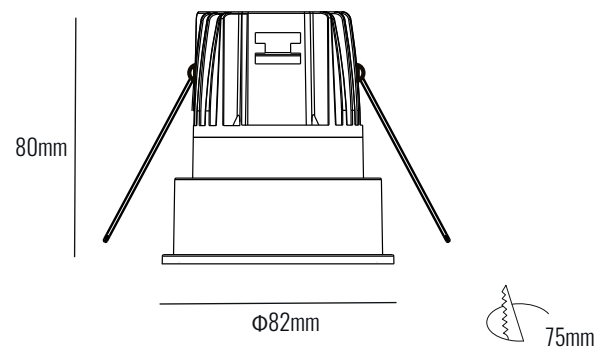

Die-cast aluminum .

DIMENSION DRAW

Model:	Creed
Format:	Round
Location:	Exterior
Wattage:	10W
Materials:	Aluminum
Led Color:	3000K
Product Dimension:	Φ82*80, cut Φ75mm
IP Code:	65
Fixation:	Recessed
CRI :	90
Lumen Output:	960LM
Frequency:	50/60 Hz
Beam Angle:	38°